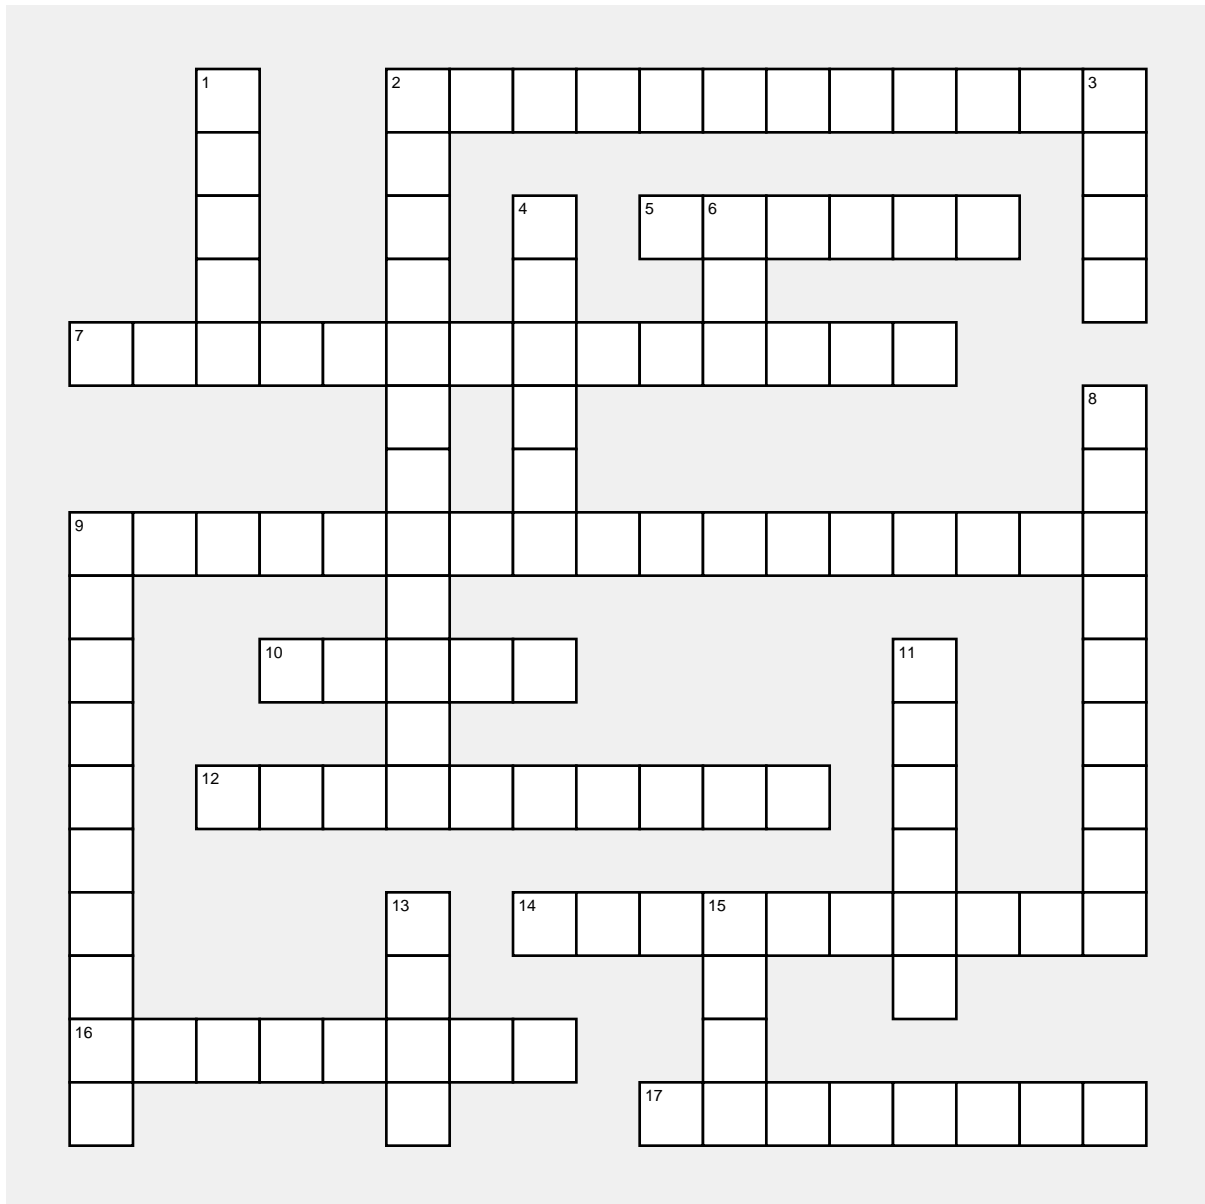

DNK Kapitel 2 Im Kaufhaus

Horizontal

- 2) THE STEREO
- 5) THE CUSTOMER - F.
- 7) THE CLOTHES CLOSET
- 9) THE COMPUTER CONNECTION
- 10) THE TABLE
- 12) THE NIGHTSTAND
- 14) THE DVD PLAYER
- 16) THE COMPUTER
- 17) THE DEPARTMENT STORE

Vertical

- 1) THE CUSTOMER - M.
- 2) THE DESK
- 3) THE EURO
- 4) THE POSTER
- 6) THE CLOCK
- 8) THE CD PLAYER
- 9) THE COFFEE TABLE
- 11) THE ALARM CLOCK
- 13) THE BED
- 15) THE SOFA

SOLUTION